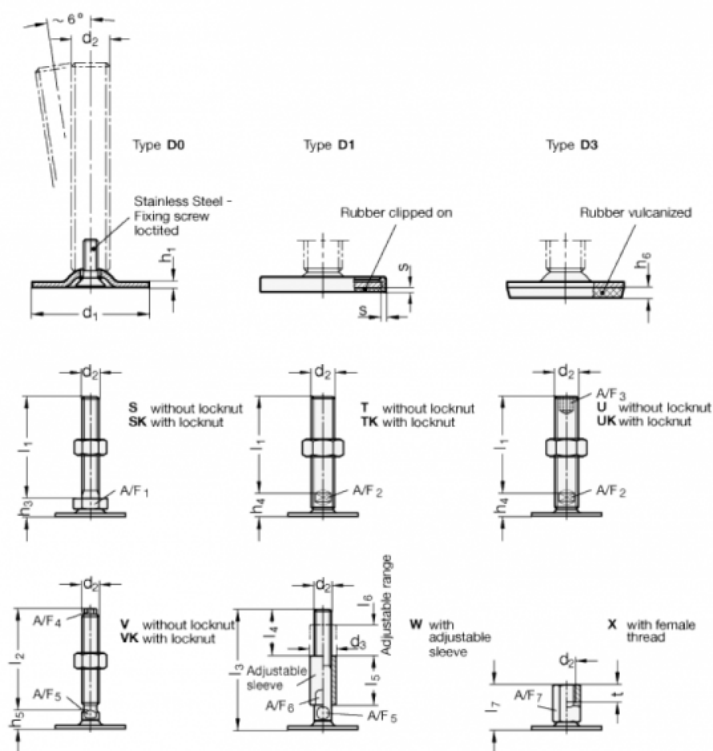

Article number: 204140M16150D3TK  
 Description: E+G levelling foot  
 GN 41-40-M16-150-D3-TK  
 Note: TK With nut, Wrench flat at the bottom

## Measures

- A/F2 = 12
- d1 = 40
- d2 = M16
- h1 = 2
- h4 = 17
- h6 = 3.5
- l1 = 150
- s =